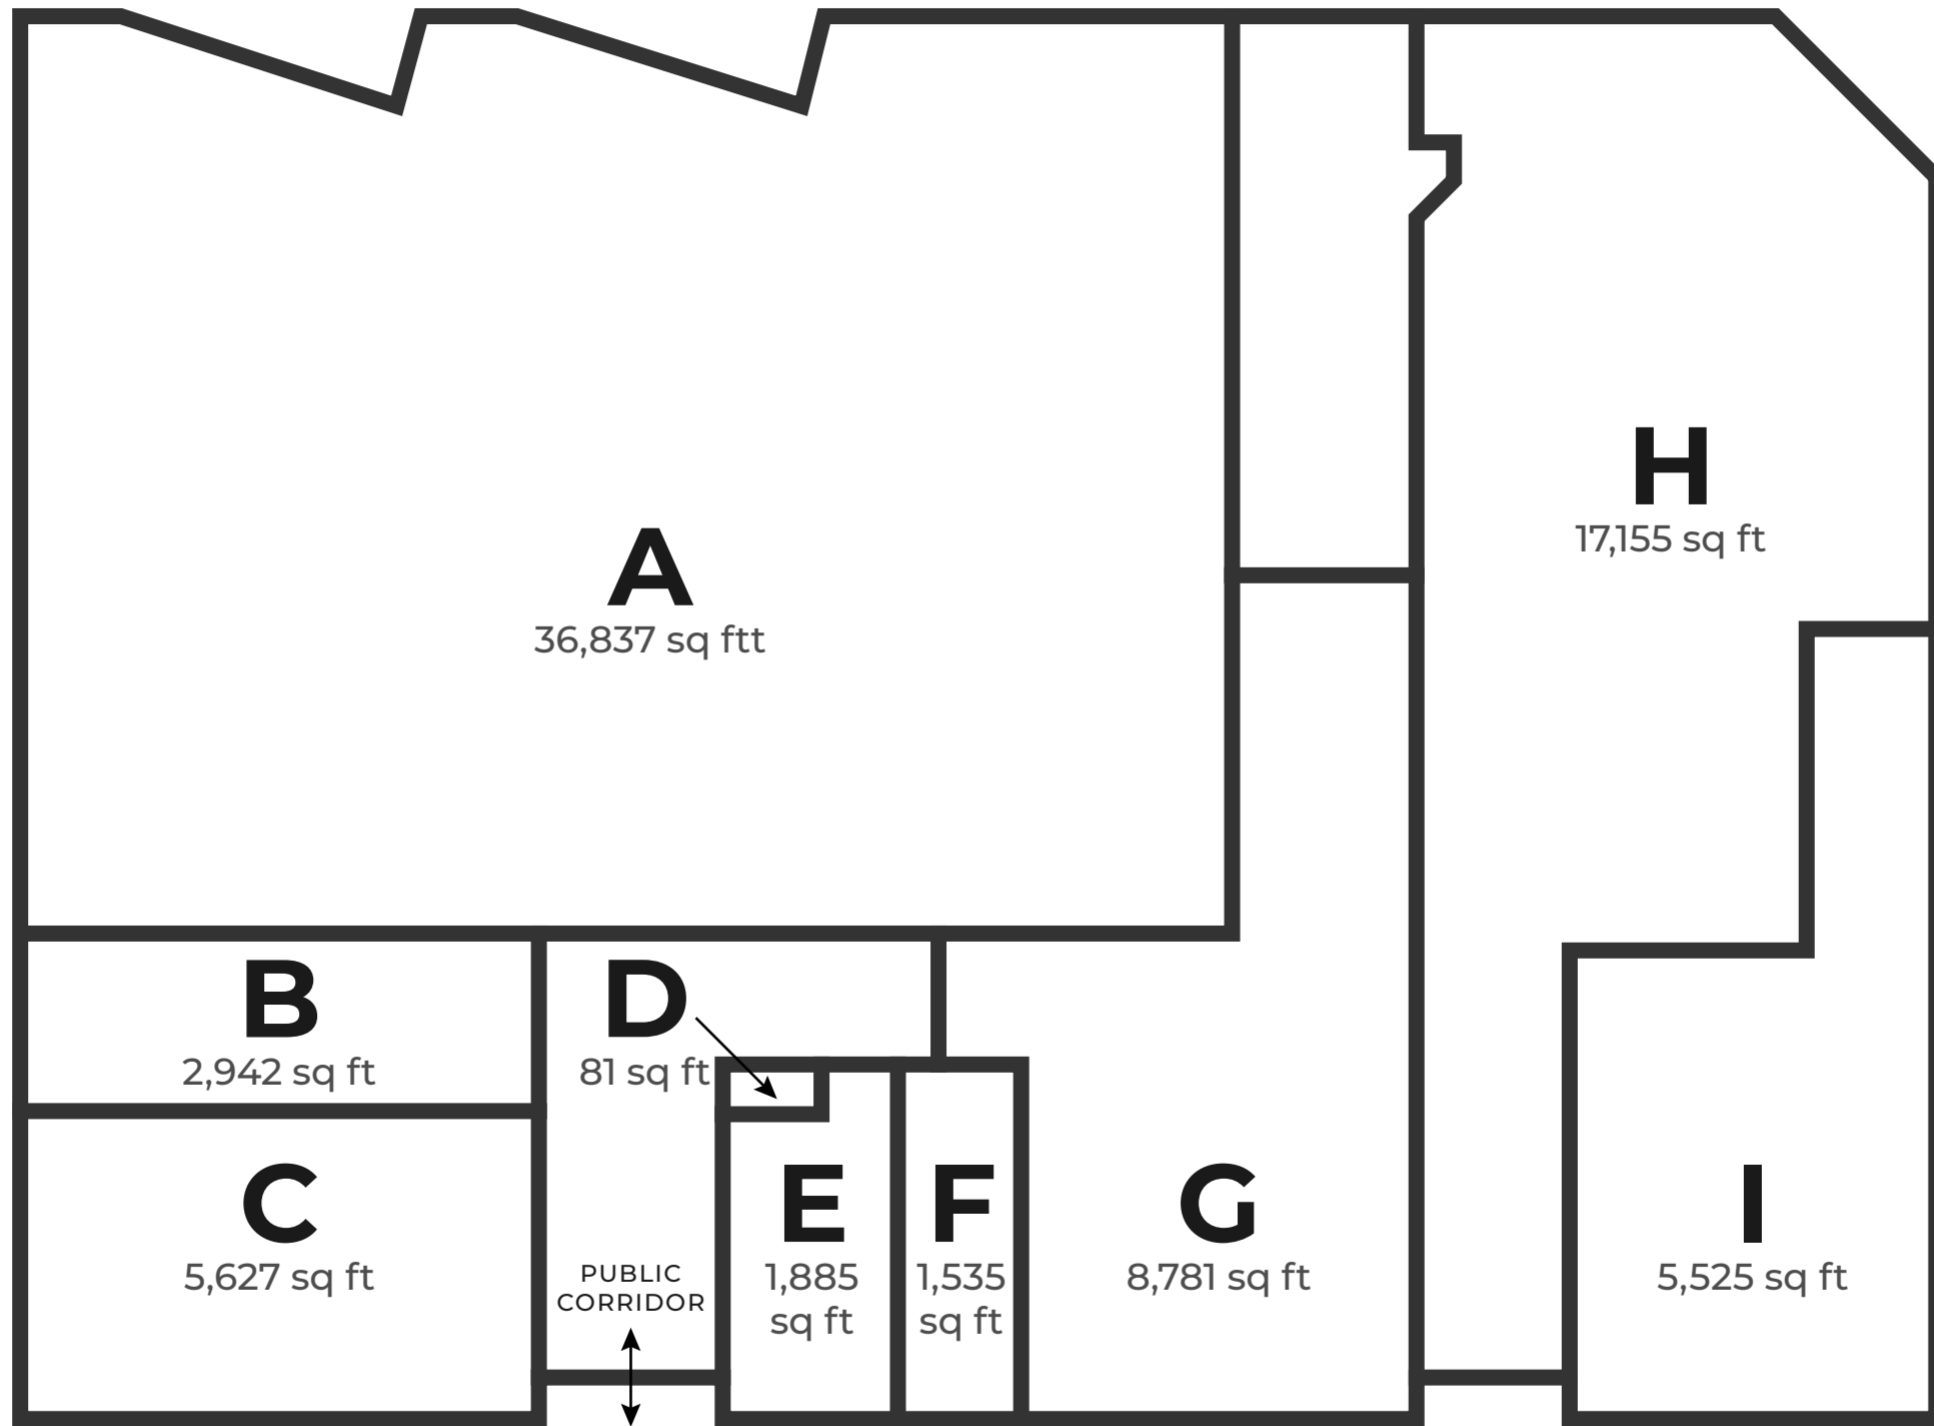

STRATHBARTON MALL

1565 Barton St E Hamilton, ON Canada

80,368 SQ FT Total Leasable Space

216 Vehicle Parking

STRATHBARTON MALL

1565 Barton St E Hamilton, ON Canada

80,368 SQ FT Total Leasable Space

216 Vehicle Parking