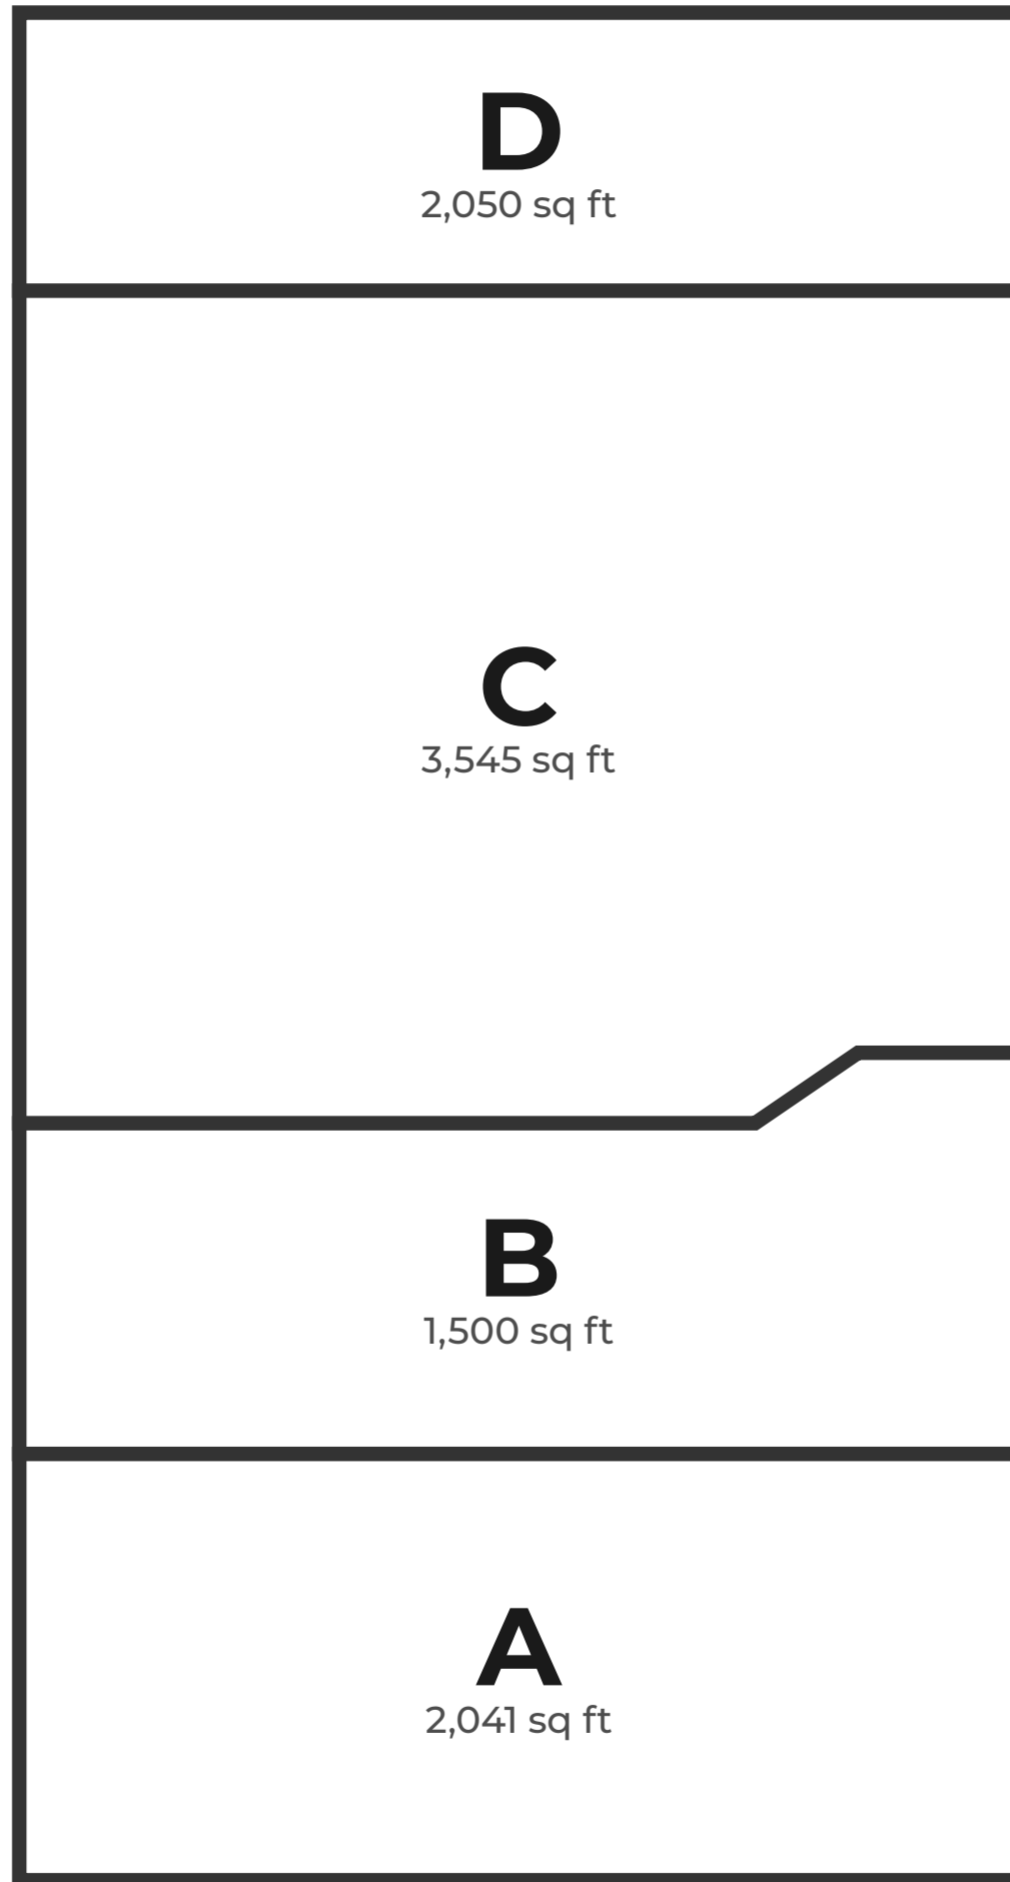

# MOHAWK PLAZA

862 Mohawk Rd E Hamilton, ON Canada

9,130 SQ FT Total Leasable Space    24 Vehicle Parking