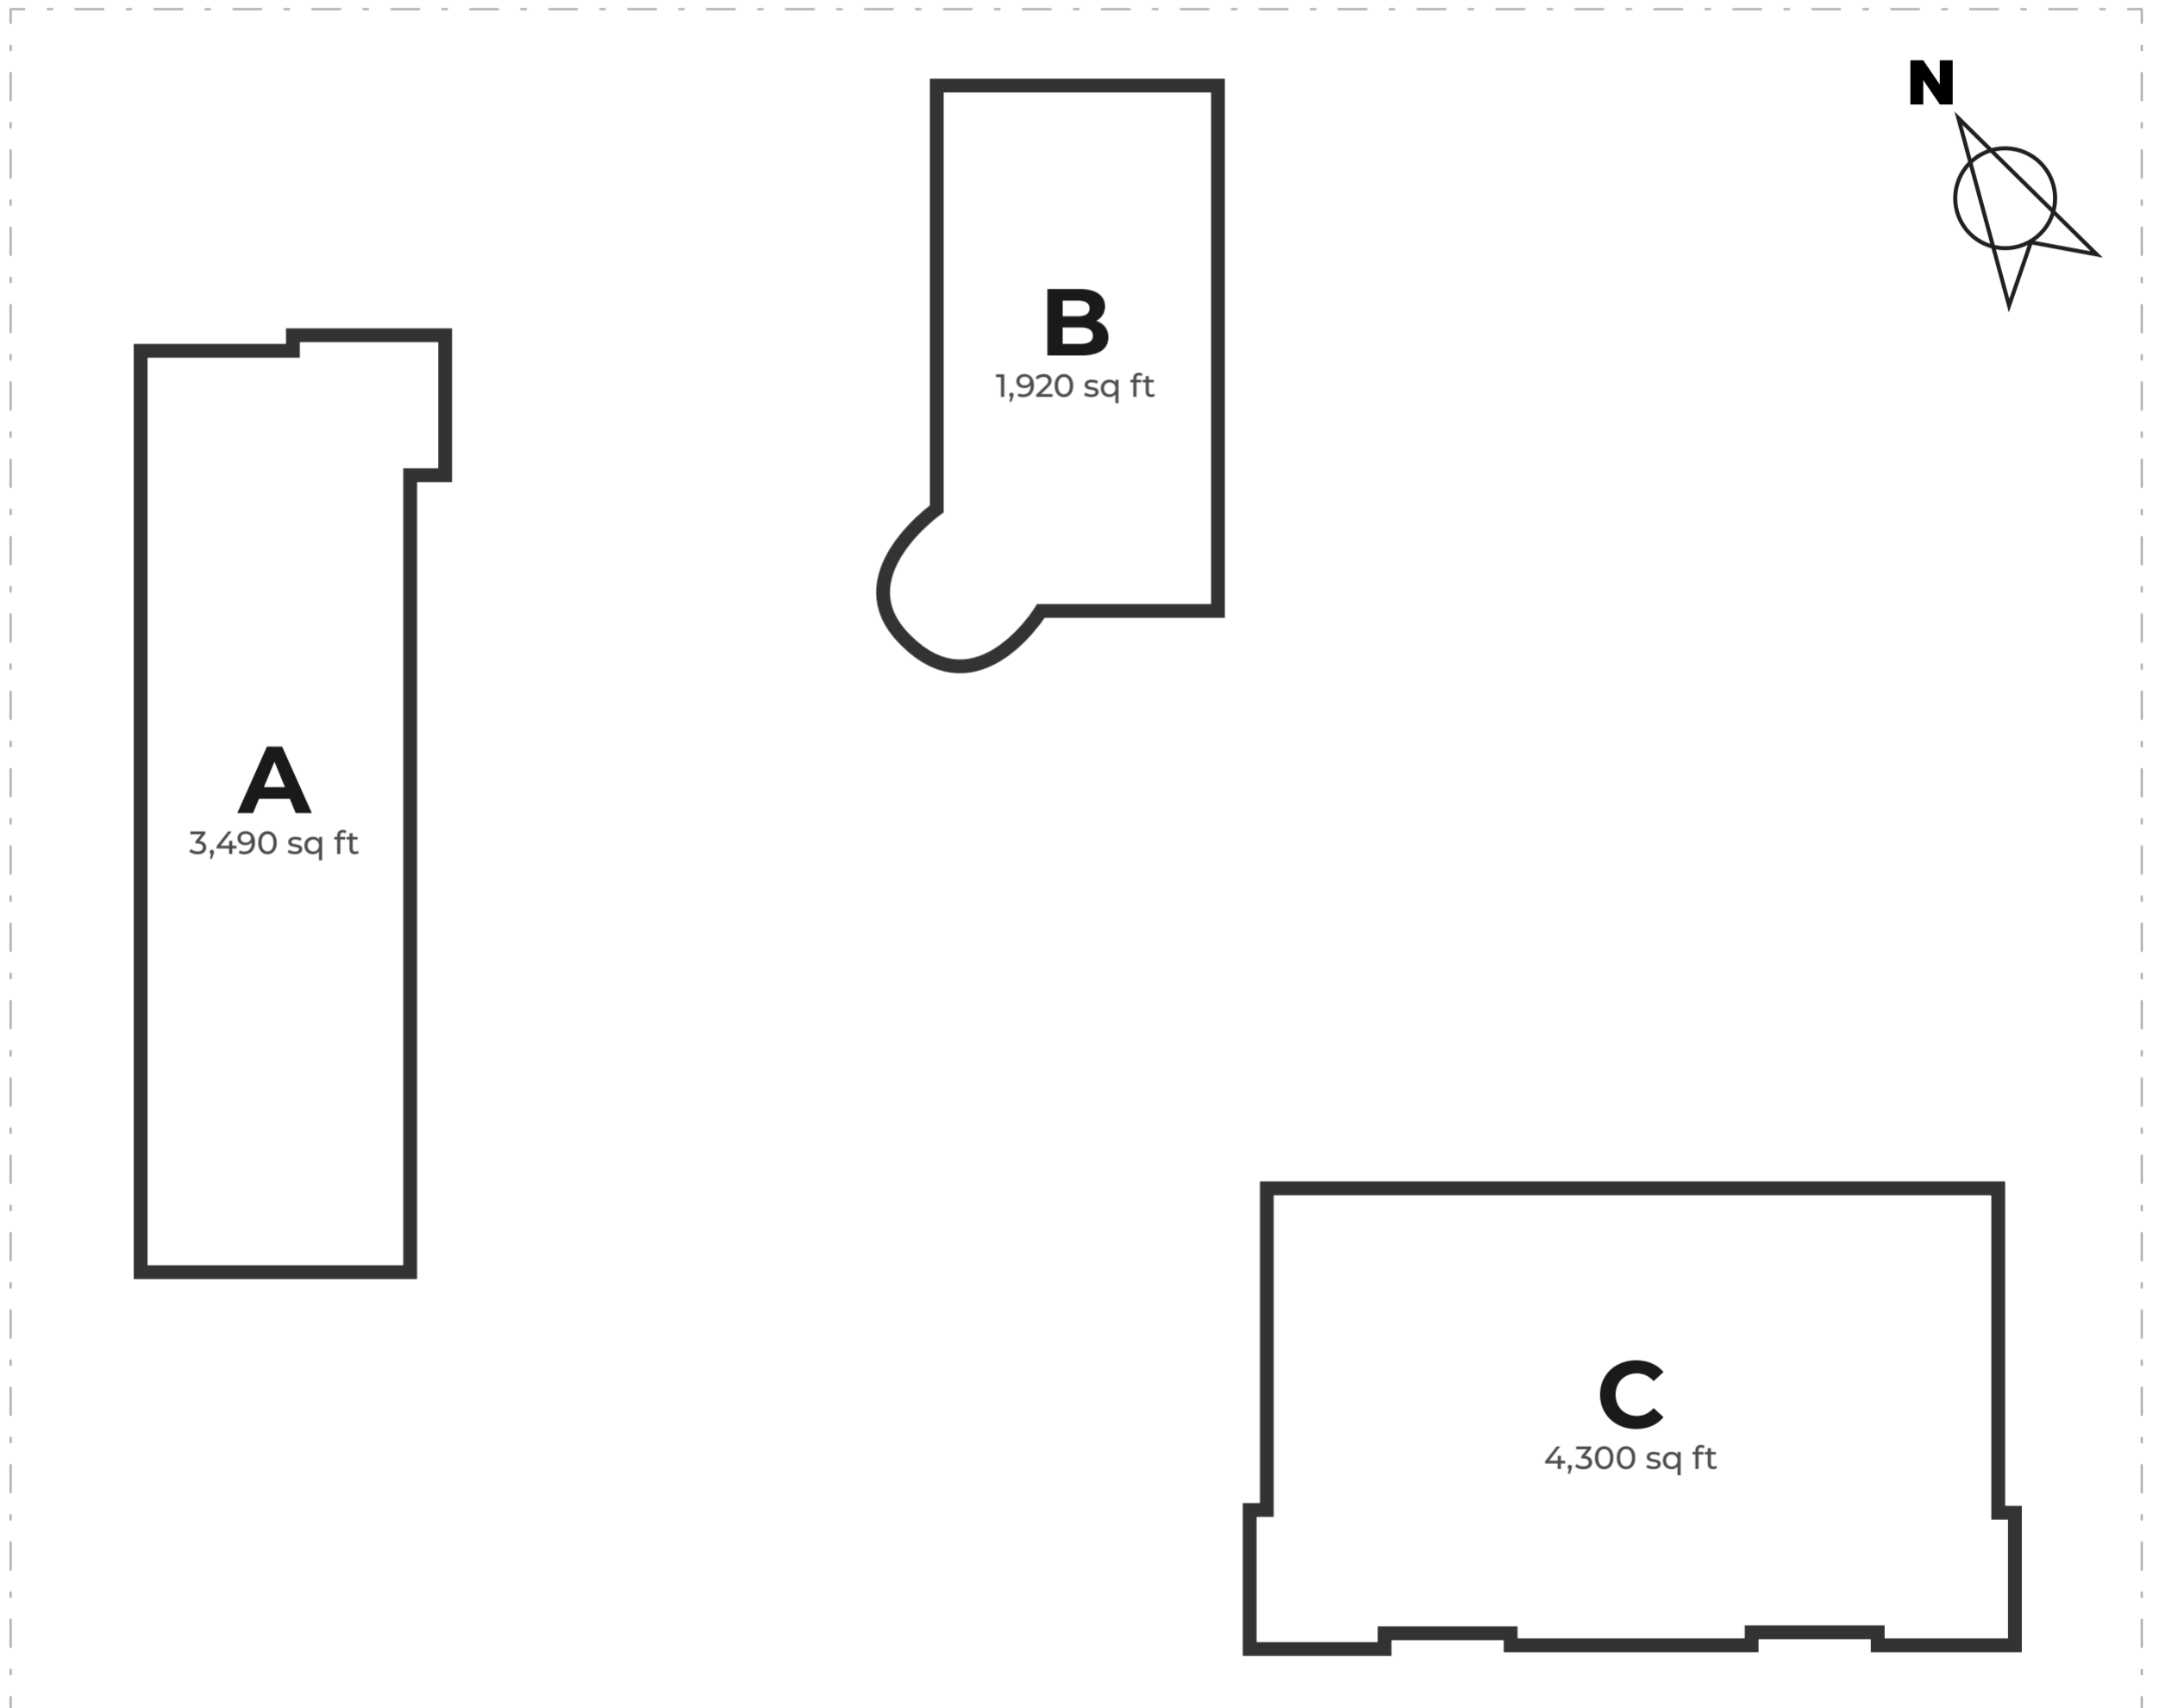

GRIMSBY CENTRE

55 Main Street East Grimsby, ON Canada

9,710 SQ FT Total Leasable Space

39 Vehicle Parking

GRIMSBY CENTRE

55 Main Street East Grimsby, ON Canada

9,710 SQ FT Total Leasable Space

39 Vehicle Parking